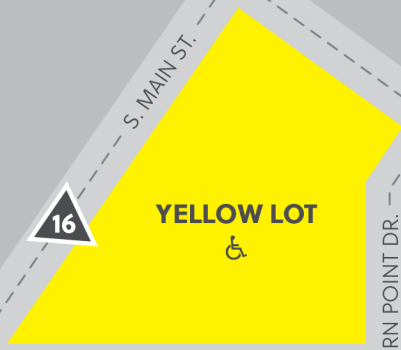

Houston Livestock Show and Rodeo™

PUBLIC PARKING

YELLOW LOT

16

OST 1

610 LOT

24
EXIT ONLY

25
EXIT ONLY

26
EXIT ONLY

20
ENTRANCE

Yellow Lot: Opens daily at 6 a.m. • \$25

610 Lot: Opens daily at 9 a.m. • \$25

OST 1 Lot: Weekdays: 5 p.m. to 1 a.m.,
Weekends: 11 a.m. to 2 a.m. • \$25