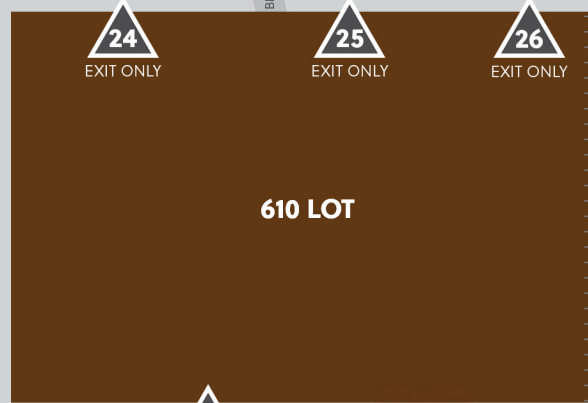

Houston Livestock Show and Rodeo™

PUBLIC PARKING

YELLOW LOT

16

OST 1

610 LOT

24
EXIT ONLY

25
EXIT ONLY

26
EXIT ONLY

20
ENTRANCE

Yellow Lot: Opens daily at 6 a.m. • \$25

610 Lot: Opens daily at 9 a.m. • \$25

OST 1 Lot: Weekdays: 5 p.m. to 1 a.m.,
Weekends: 11 a.m. to 2 a.m. • \$25