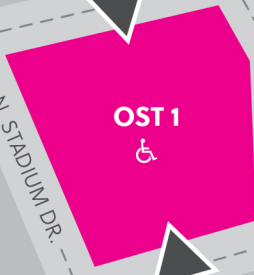

Houston Livestock Show and Rodeo™

PUBLIC PARKING

YELLOW LOT

16

OST 1

610 LOT

24
EXIT ONLY

25
EXIT ONLY

26
EXIT ONLY

20
ENTRANCE

Yellow Lot: Opens daily at 6 a.m. • \$25

610 Lot: Opens daily at 9 a.m. • \$25

OST 1 Lot: Weekdays: 5 p.m. to 1 a.m.,
Weekends: 11 a.m. to 2 a.m. • \$25