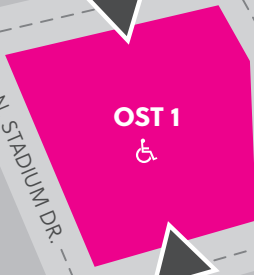

Houston Livestock Show and Rodeo™

PUBLIC PARKING

YELLOW LOT

16

OST 1

610 LOT

24
EXIT ONLY

20
ENTRANCE

Yellow Lot: Opens daily at 6 a.m. • \$25

610 Lot: Opens daily at 9 a.m. • \$25

OST 1 Lot: Weekdays: 5 p.m. to 1 a.m.,
Weekends: 11 a.m. to 2 a.m. • \$25