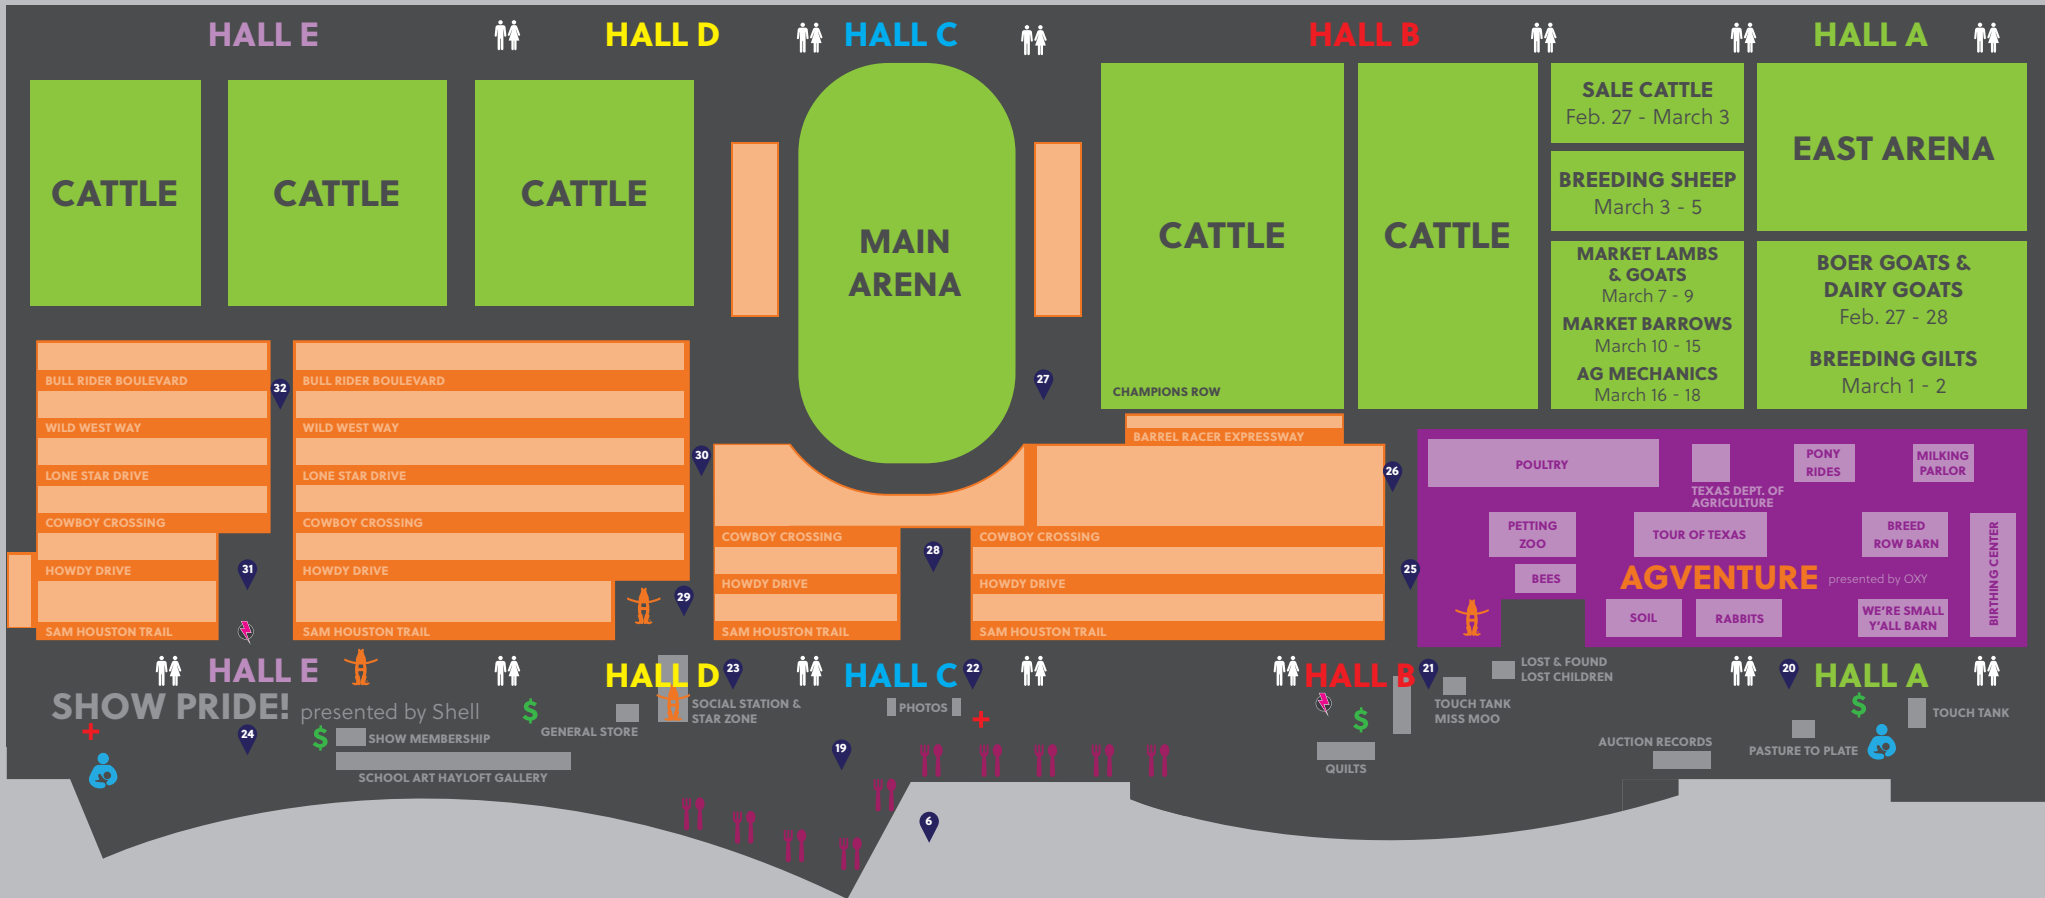

2018 NRG CENTER MAP

MAP KEY

-  LOCATION MARKER
-  SHOPPING
-  FIRST AID
-  FAMILY AND HANDICAP RESTROOM AREA
-  RODEO MERCHANDISE
-  DINING
-  ATM
-  BABY STATION
-  RELIANT CHARGING STATION