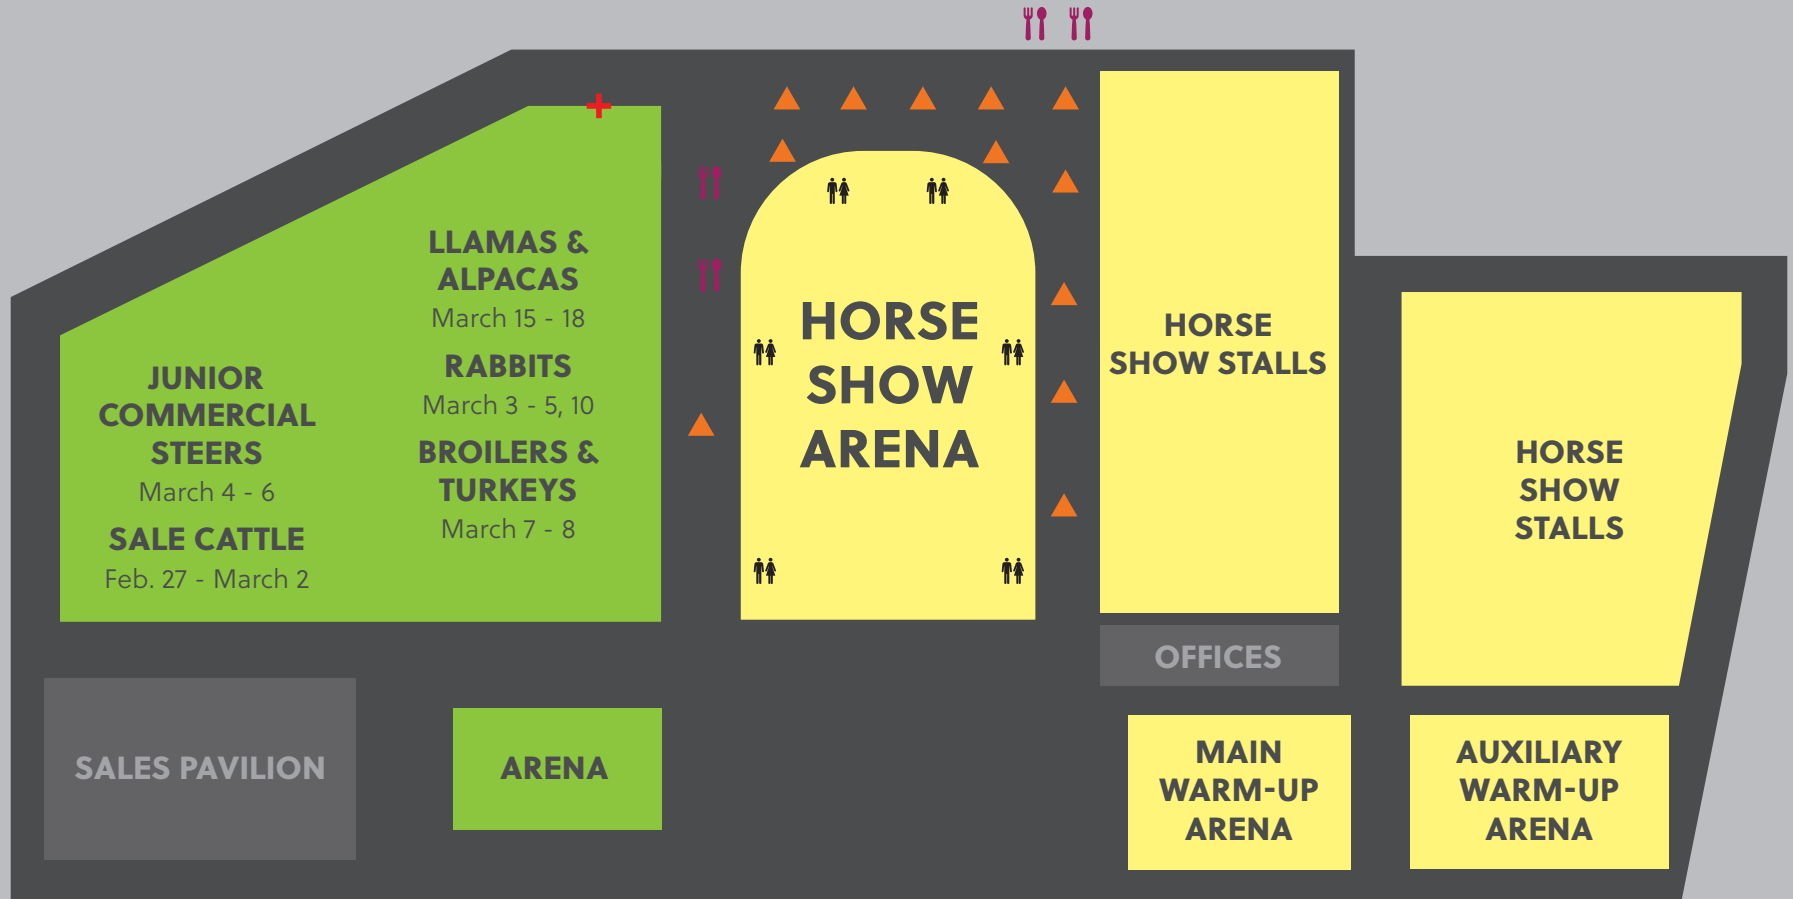

2018 NRG ARENA MAP

MAP KEY

- LOCATION MARKER
- SHOPPING
- FAMILY AND HANDICAP RESTROOM AREA
- FIRST AID
- DINING