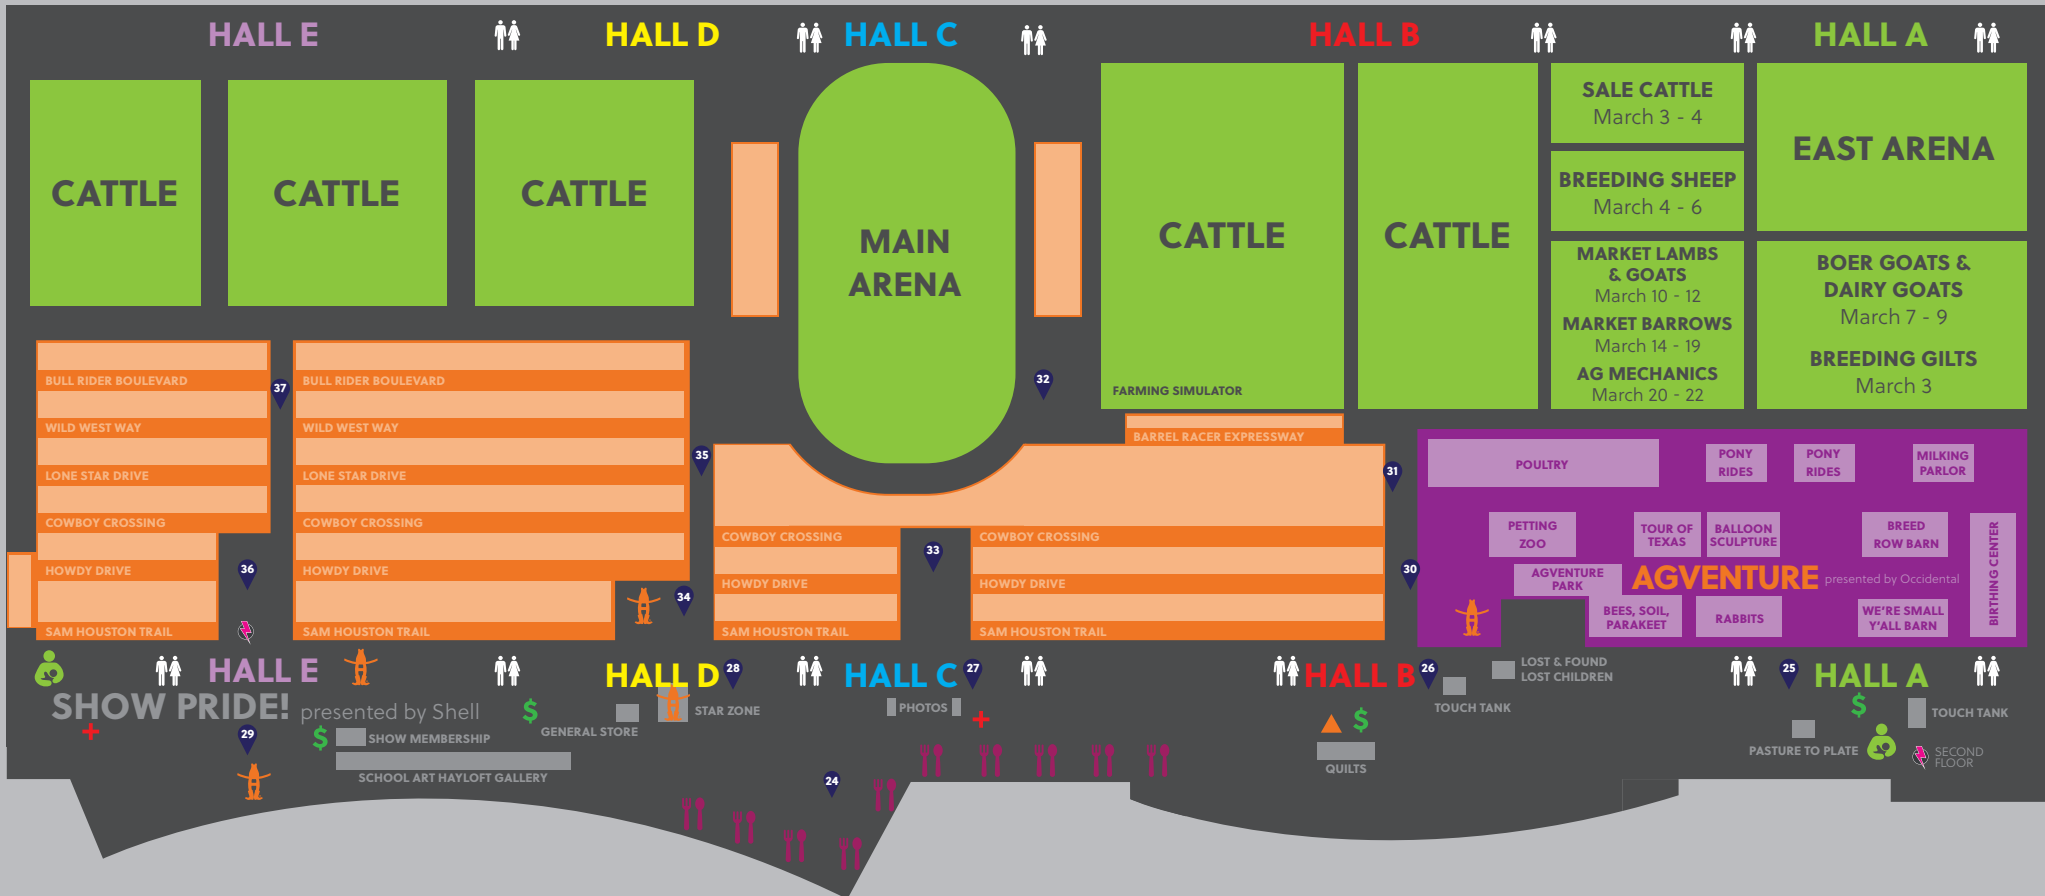

# NRG CENTER MAP

## MAP KEY

-  LOCATION MARKER
-  SHOPPING
-  FIRST AID
-  FAMILY AND HANDICAP RESTROOM AREA
-  RODEO MERCHANDISE
-  DINING
-  ATM
-  BABY STATION
-  RELIANT CHARGING STATION