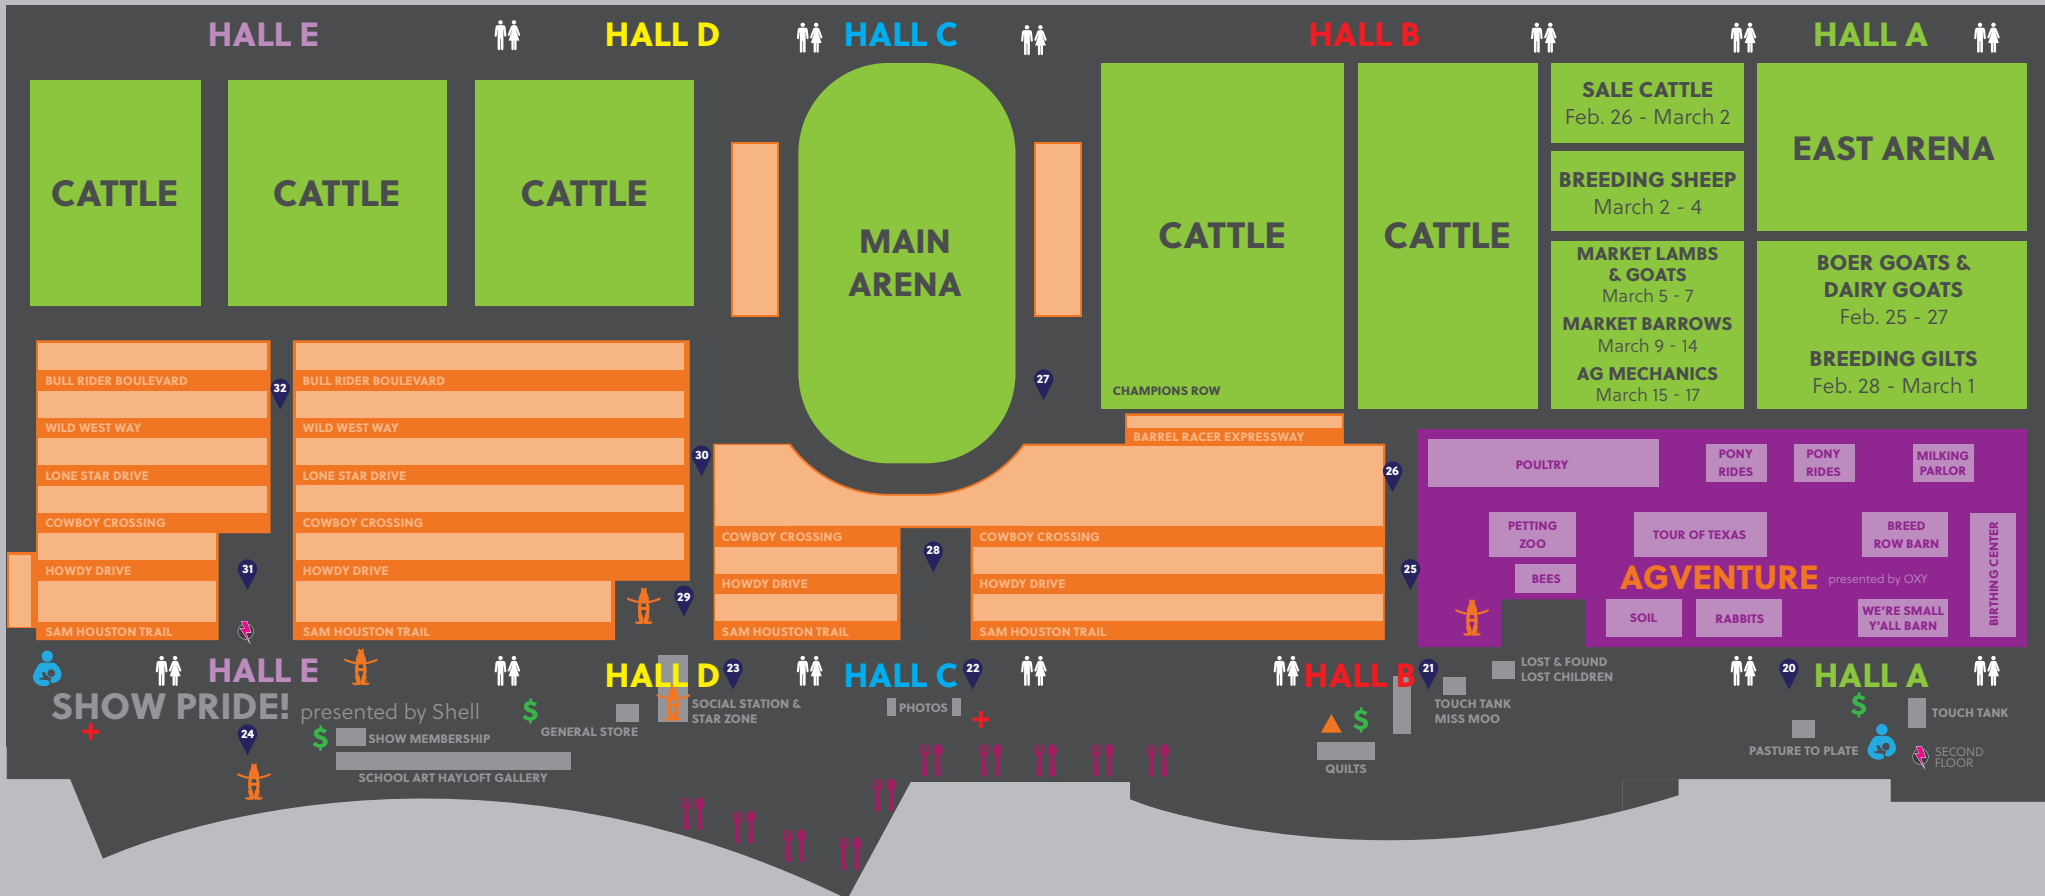

NRG CENTER MAP

MAP KEY

-  LOCATION MARKER
-  SHOPPING
-  FIRST AID
-  FAMILY AND HANDICAP RESTROOM AREA
-  RODEO MERCHANDISE
-  DINING
-  ATM
-  BABY STATION
-  RELIANT CHARGING STATION