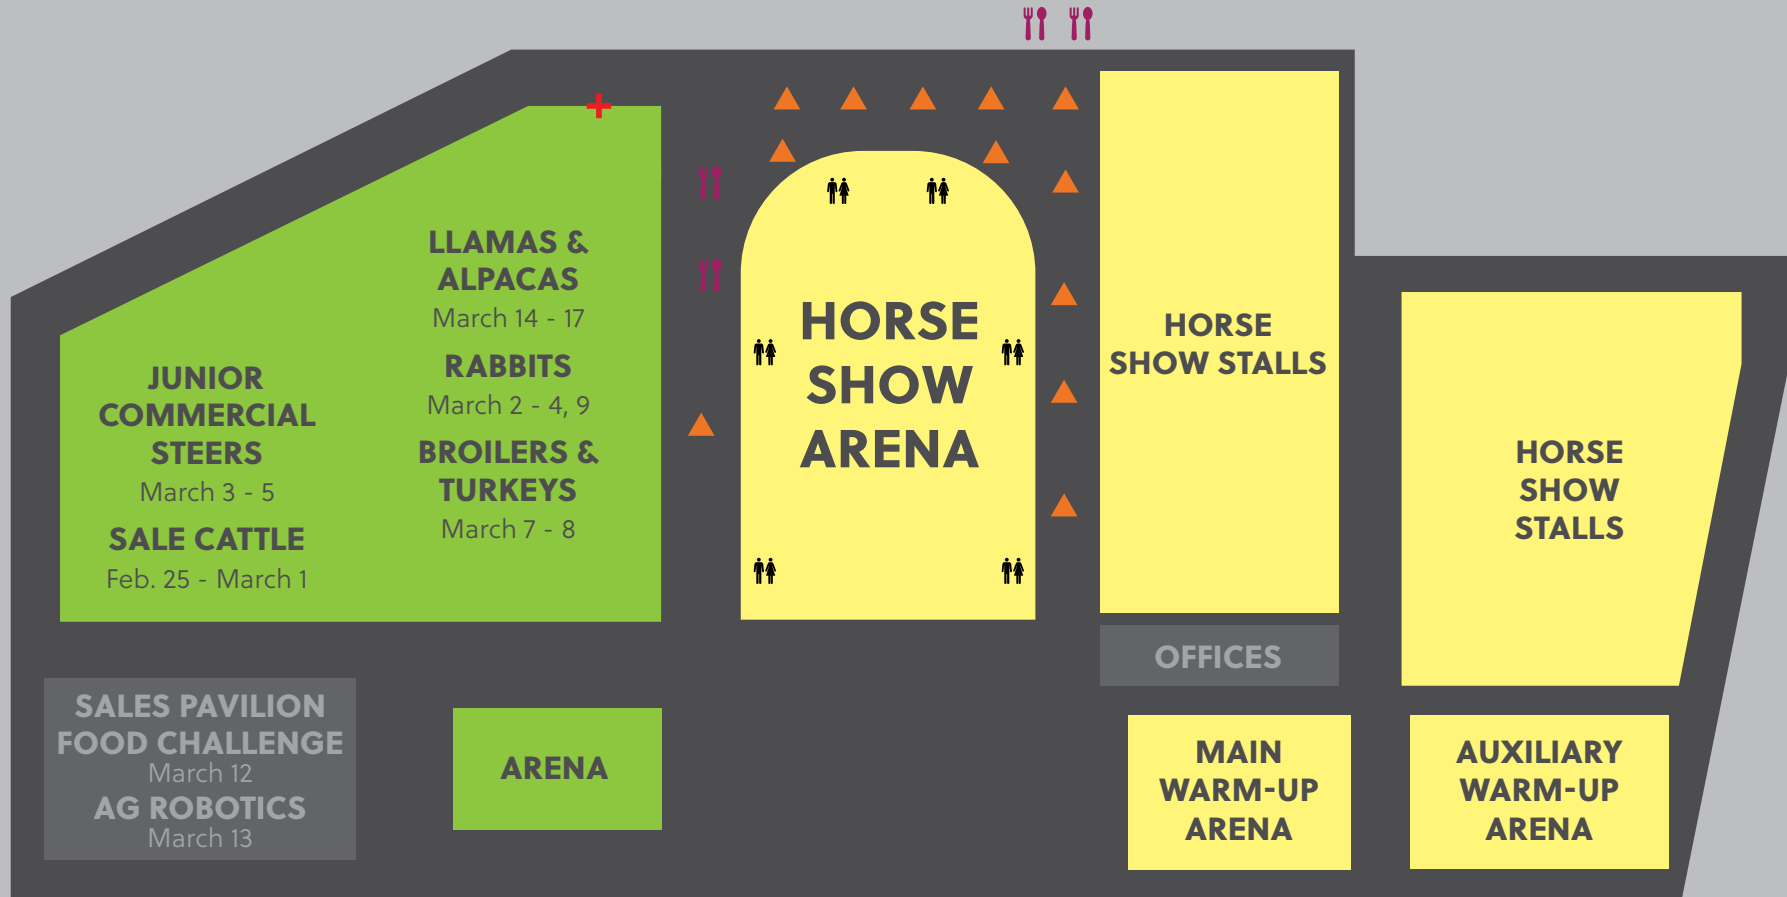

# NRG ARENA MAP

## MAP KEY

-  LOCATION MARKER
-  SHOPPING
-  FAMILY AND HANDICAP RESTROOM AREA
-  FIRST AID
-  DINING