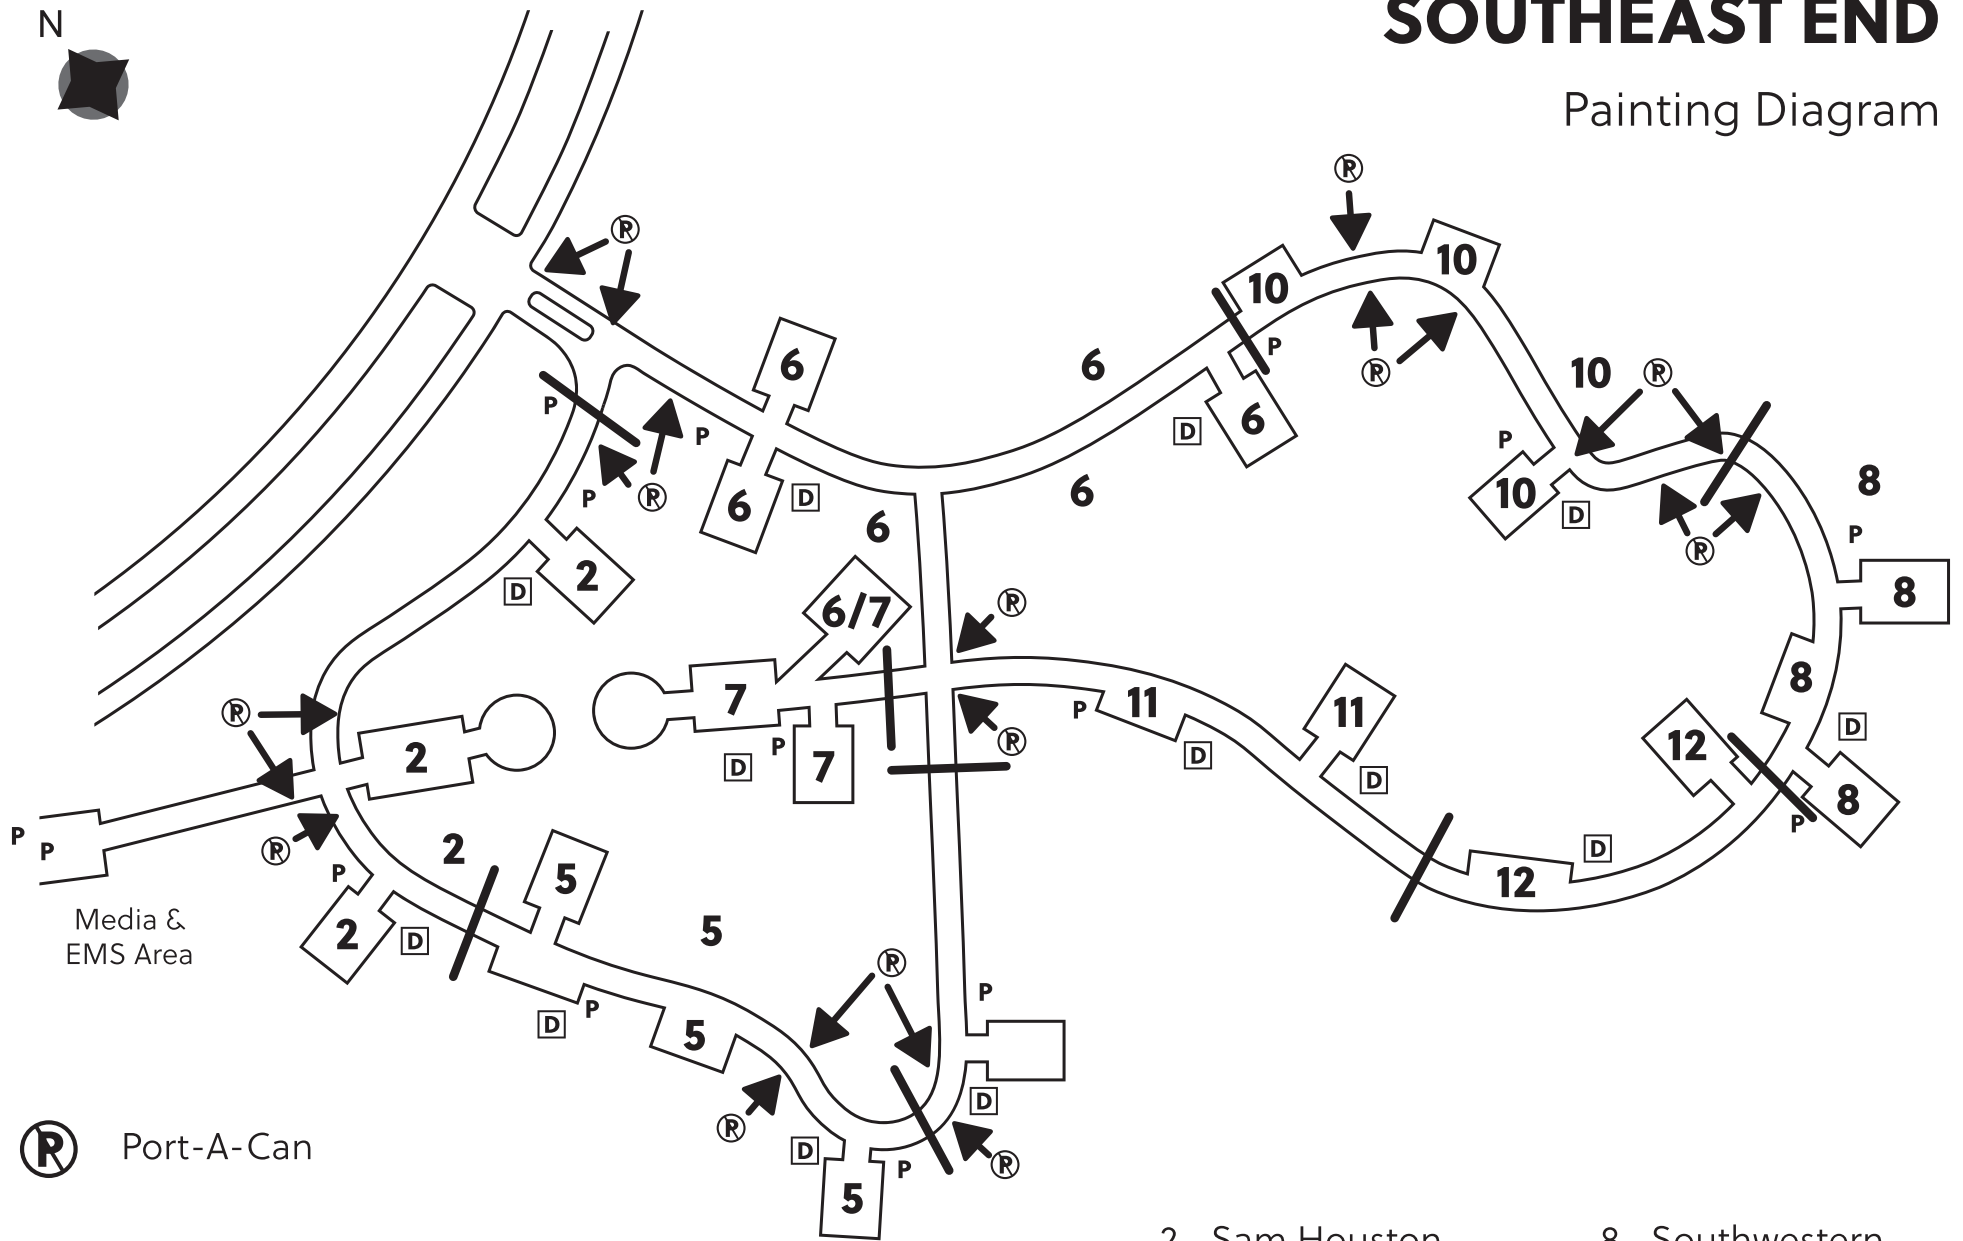

SOUTHEAST END

Painting Diagram

(R) Port-A-Can

(D) Dumpster

P No Parking Area

2 Sam Houston

5 Prairie View

6 Spanish Trail

7 Texas Independence

8 Southwestern

10 Texas Cattlemans

11 Mission

12 Northeast