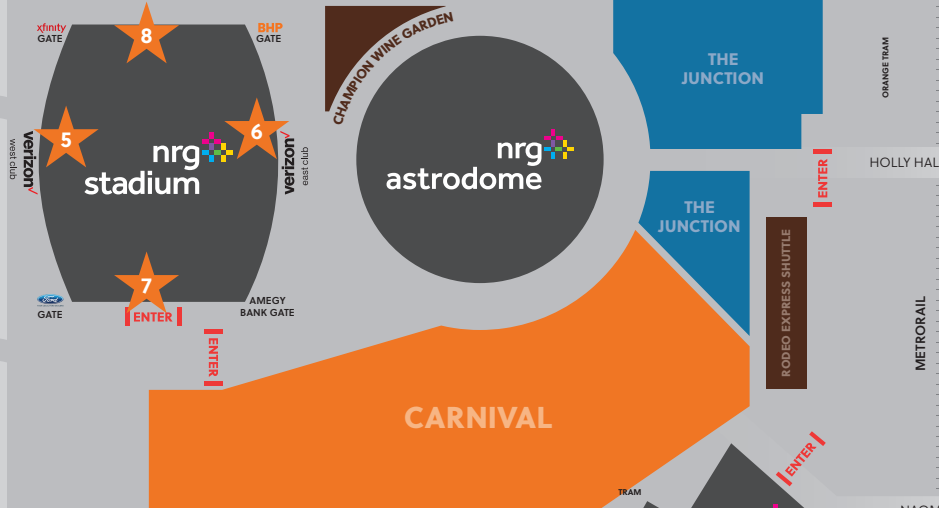

### CORRAL CLUB LOCATION MAP

MCNEE

CIRCLE DRIVE

RODEO PLAZA

TRAM

NRG PARKWAY EAST

WESTRIDGE

THE HIDEOUT

TRAM

nrg arena

NAOMI

### ★ CORRAL CLUB LOCATIONS

1. THE HIDEOUT
2. STOCKMAN'S CLUB (2<sup>nd</sup> floor)
3. COMMITTEEMAN'S CLUB (2<sup>nd</sup> floor)
4. MAIN CLUB (2<sup>nd</sup> floor)
5. CLUB LEVEL WEST (3<sup>rd</sup> level)
6. CLUB LEVEL EAST (3<sup>rd</sup> level)
7. THE CANTINA (1<sup>st</sup> level)
8. CHUTE CLUB (1<sup>st</sup> level)

SOUTH LOOP 610 IS SOUTH OF NRG PARK

HOUSTON LIVESTOCK SHOW AND RODEO™