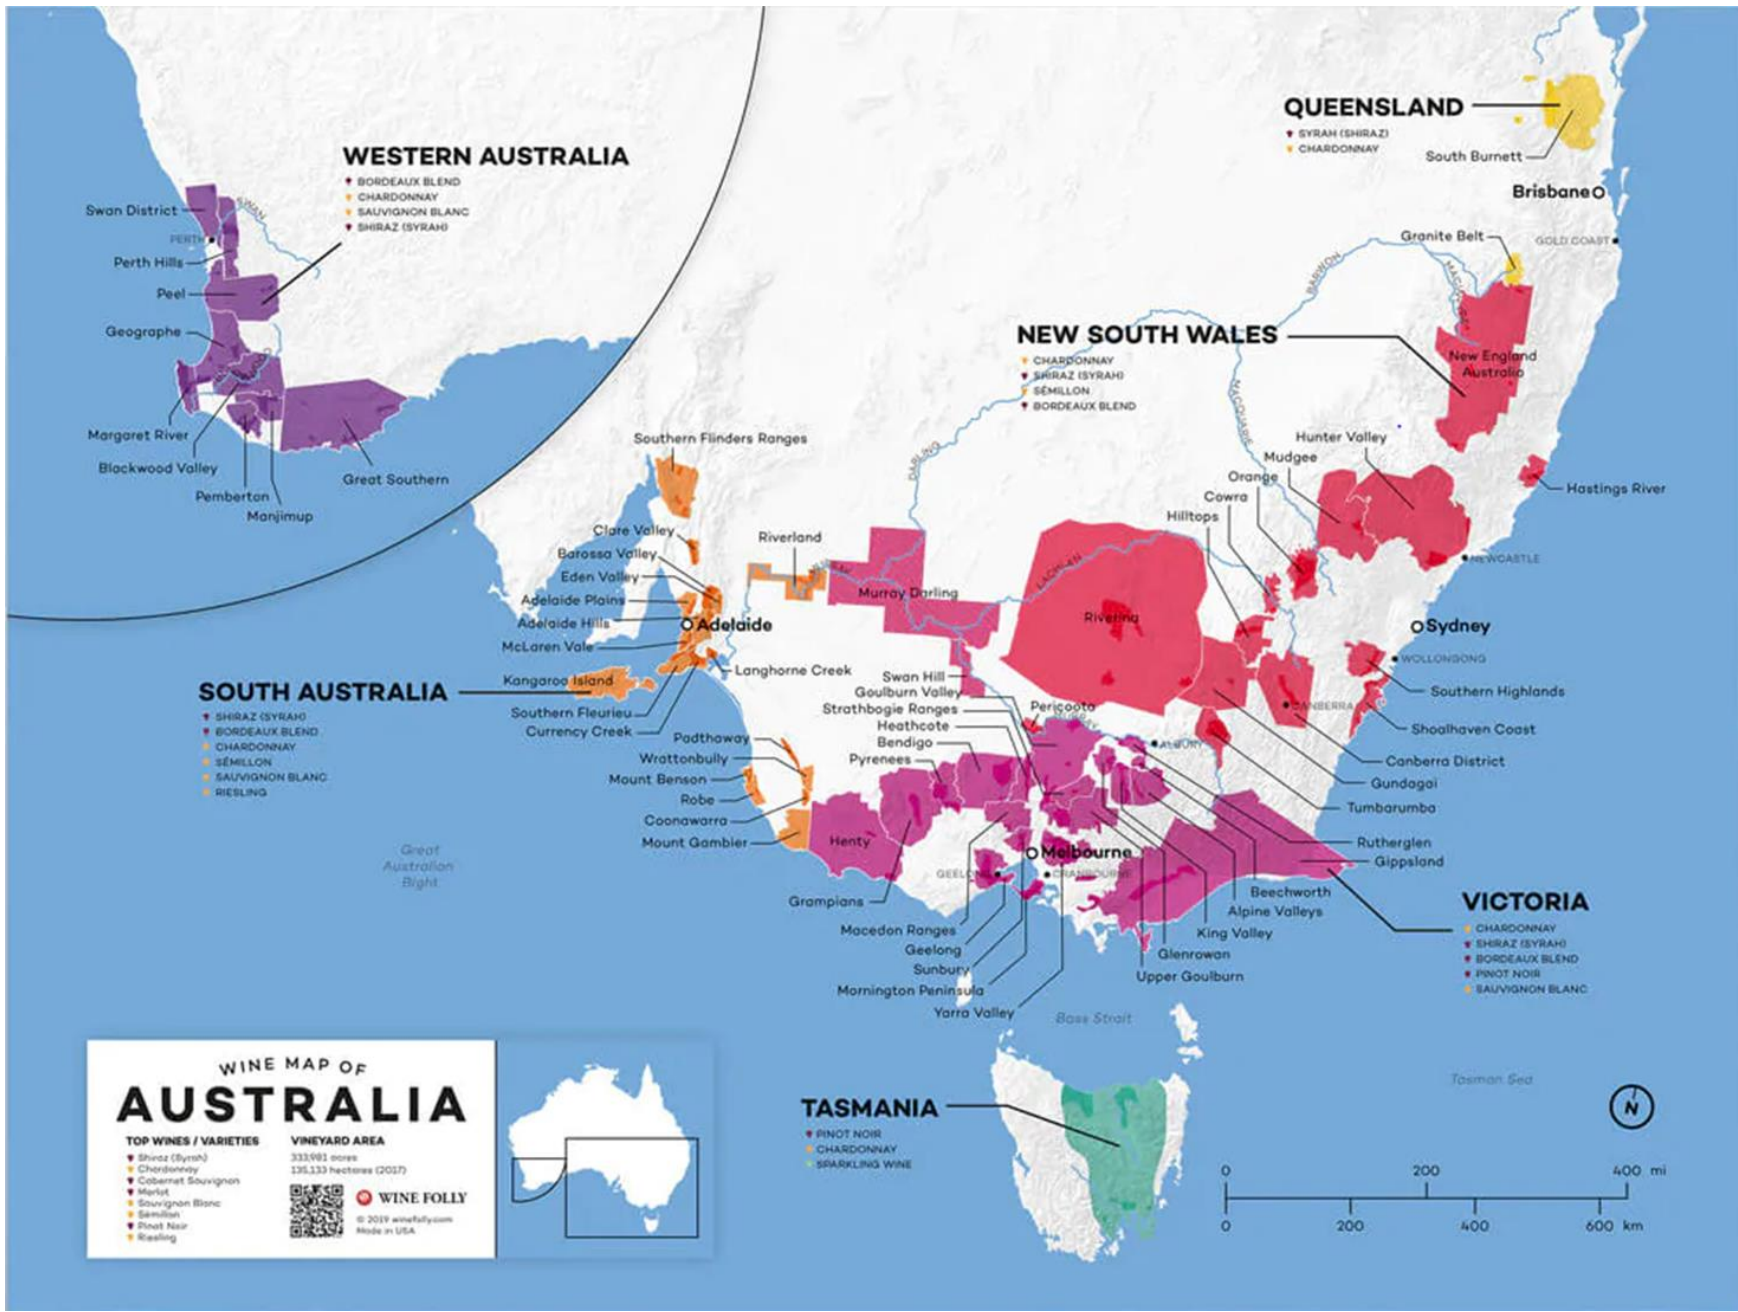

**2023 RODEO UNCORKED!
INTERNATIONAL WINE COMPETITION
FEATURED REGION**

AUSTRALIAN WINE REGIONS

SOUTH AUSTRALIA	
<u>Zones</u>	<u>Geographic Indication (GI)</u>
Barossa	Barossa Eden Valley
Mount Lofty Ranges	Adelaide Hills Adelaide Plains Clare Valley
Fleurieu	McLaren Vale Southern Fleurieu Kangaroo Island Currency Creek Langhorne Creek
Limestone Coast	Coonawarra Mount Benson Robe Mount Gambier Padthaway Wrattonbully
Lower Murray	Riverland
Far North	Southern Flinders Ranges

AUSTRALIAN WINE REGIONS

NEW SOUTH WALES	
<u>Zones</u>	<u>Geographic Indication (GI)</u>
Big Rivers	Murray Darling Riverina Swan Hill Perricoota
Hunter Valley	Hunter
Central Ranges	Mudgee Orange Cowra
Northern Rivers	Hastings River
South Coast	Shoalhaven Coast Southern Highlands
Southern NSW	Canberra District Hilltops Gundagai Tumbarumba

AUSTRALIAN WINE REGIONS

WESTERN AUSTRALIA	
<u>Zones</u>	<u>Geographic Indication (GI)</u>
SW Australia	Margaret River Geographe Great Southern Pemberton Blackwood Valley Manjimup
Greater Perth	Peel Perth Hills Swan District

AUSTRALIAN WINE REGIONS

QUEENSLAND	
<u>Zones</u>	<u>Geographic Indication (GI)</u>
Granite Belt	Queensland
South Burnett	Queensland

TASMANIA	
<u>Zones</u>	<u>Geographic Indication (GI)</u>
Northern	Tasmania
Southern	Tasmania