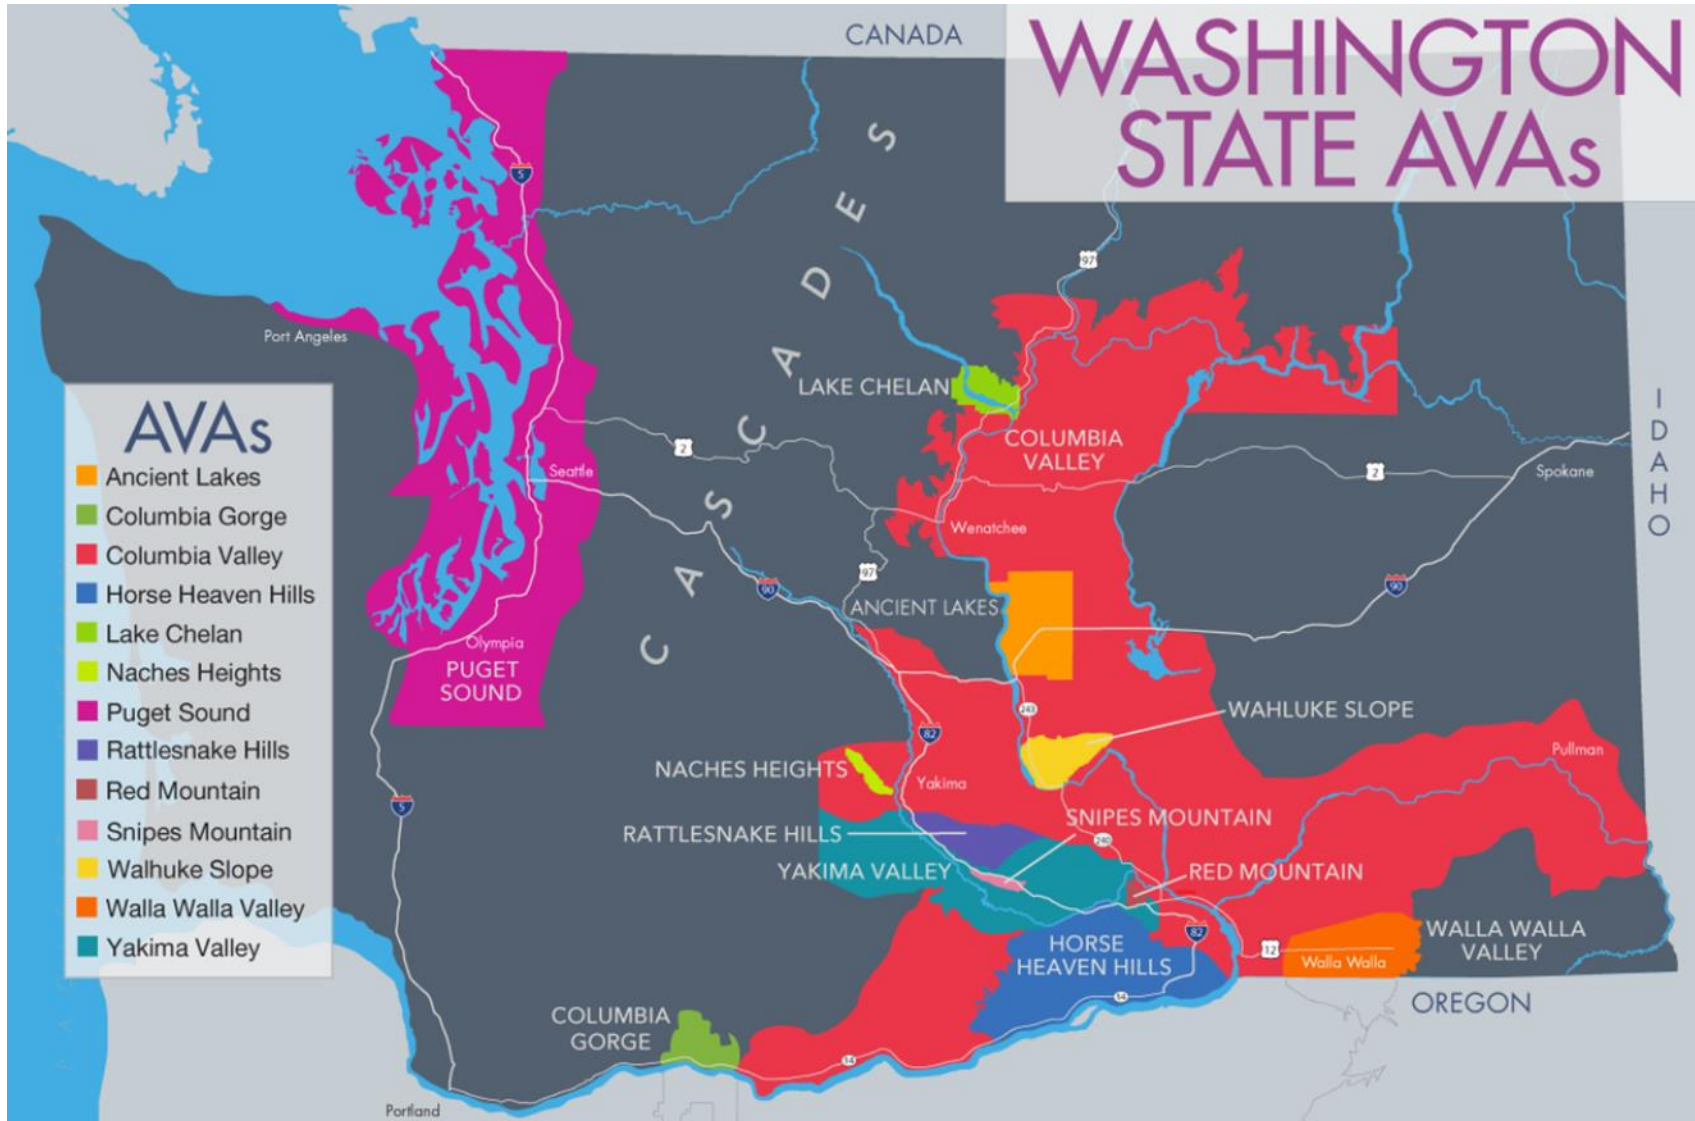

2022 Rodeo Uncorked! International Wine Competition
Feature Region: Washington State

WASHINGTON STATE AVAS

- Ancient Lakes
- Candy Mountain
- Columbia Gorge
- Columbia Valley
- Goose Gap
- Horse Heaven Hills
- Lake Chelan
- Lewis-Clark Valley
- Naches Heights
- Puget Sound
- Rattlesnake Hills
- Red Mountain
- Royal Slope
- Snipes Mountain
- The Burn of Columbia Valley
- Wahluke Slope
- Walla Walla Valley
- White Bluffs
- Yakima Valley