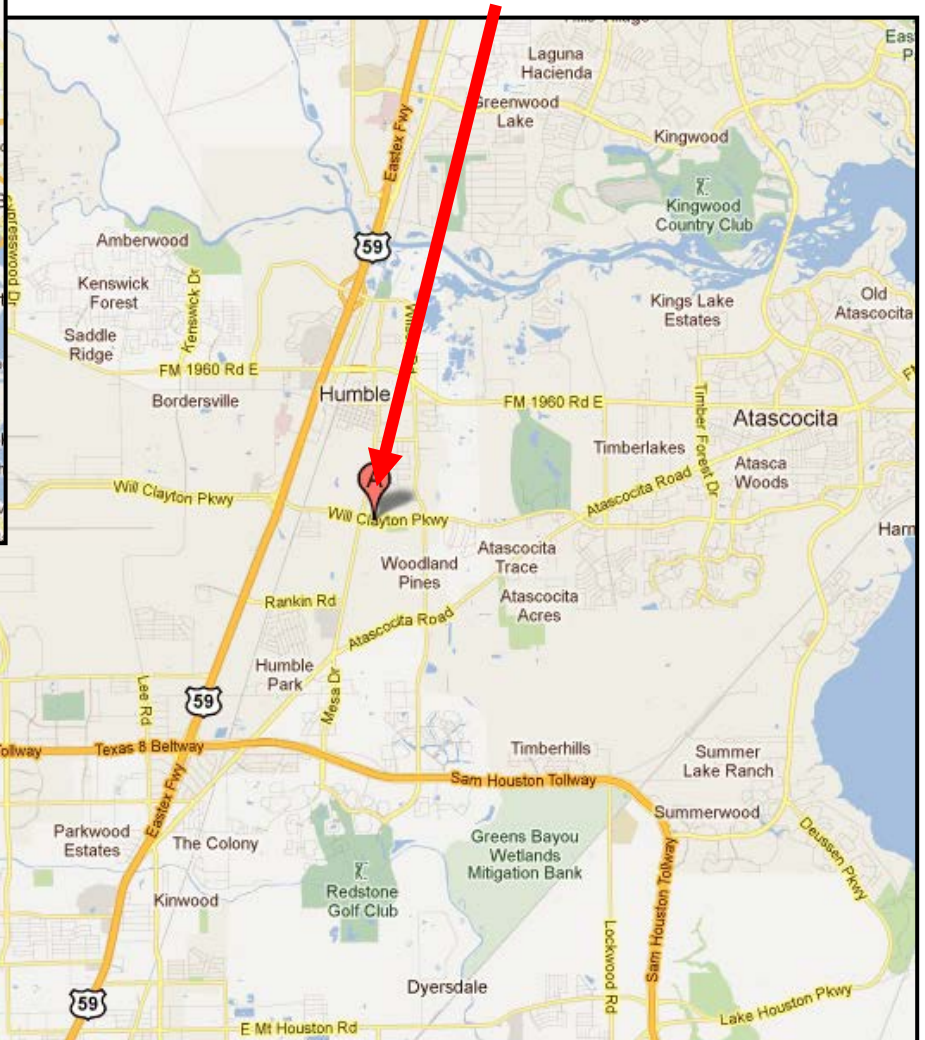

Humble Civic Center 8233 Will Clayton Parkway Humble, Texas 77338

2016 Progress Show Map

Scrambler Trailer
Parking

Guest Parking

Trailers
Enter Here

Will Clayton Parkway