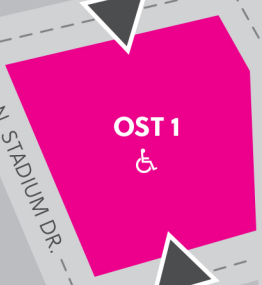

Houston Livestock Show and Rodeo™

PUBLIC PARKING

YELLOW LOT

16

OST 1

610 LOT

24
EXIT ONLY

20
ENTRANCE

Yellow Lot: Opens daily at 6 a.m. • \$25

610 Lot: Opens daily at 9 a.m. • \$25

OST 1 Lot: Weekdays: 5 p.m. to 1 a.m.,
Weekends: 11 a.m. to 2 a.m. • \$25