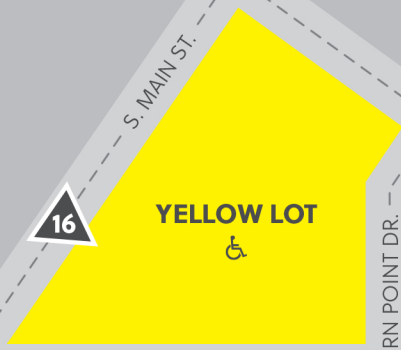

Houston Livestock Show and Rodeo™

PUBLIC PARKING

YELLOW LOT

16

OST 1

610 LOT

24
EXIT ONLY

20
ENTRANCE

Yellow Lot: Opens daily at 6 a.m. • \$25

610 Lot: Opens daily at 9 a.m. • \$25

OST 1 Lot: Weekdays: 5 p.m. to 1 a.m.,
Weekends: 11 a.m. to 2 a.m. • \$25